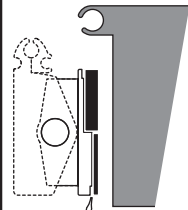

CARAVAN-PROFILE:

NORMAL